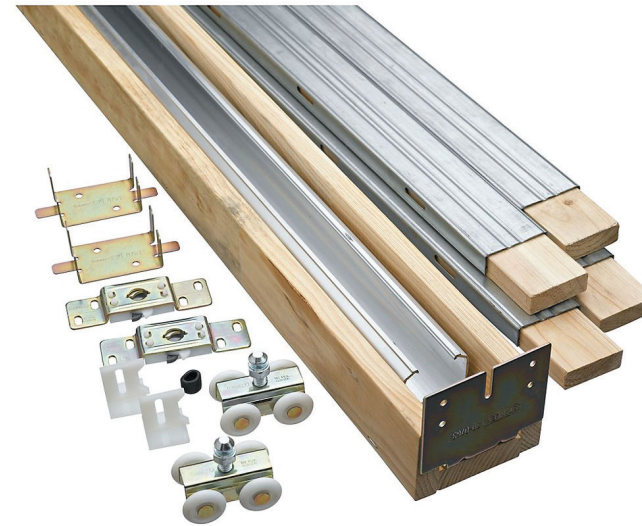

Special Offer

Save 15% - 25% on pocket door sets!

**National
Hardware™**

Score pallet-sized savings with this offer –the more you buy, the more you save!

1000KD68 3' x 6'8" 1000 Series Pocket Door Frame Set*

Item Number: [AF10330](#)

List Price: \$189.00/each

Pallet Quantity: 49

SALE PRICE (1 pallet): \$80.33/each

SALE PRICE (2+ pallets): \$70.88/each

*knocked-down set; door not included.

OR

882 71" Pocket Door Hardware Frame Set