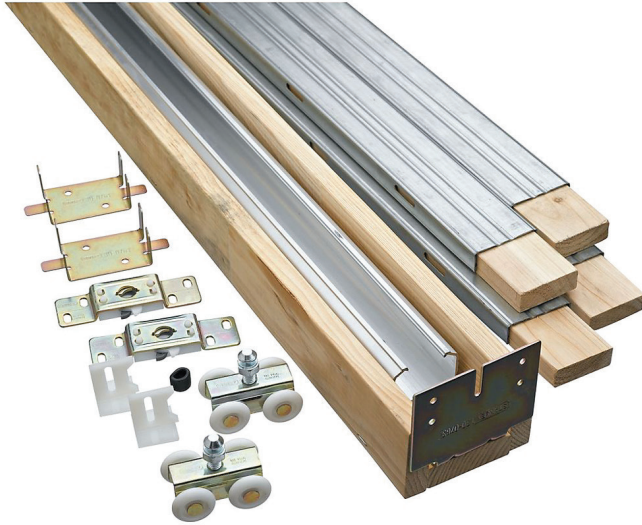

Special Offer

Save 5 - 20% on pocket door sets from National!

The more you buy, the more you save!

882 71" Pocket Door Hardware Set

Item Number: [N186-858](#)

List Price: \$202.61

Pallet Quantity: 40

- For doors up to 125 lbs.
- Fits doors 80" high, 1-3/4" wide, and in openings between 24" and 36"
- Grade 1 by ANSI/BHMA standard A156.14

Order one pallet:

~~\$101.31~~ \$96.24 x 40 = \$3,849.60

5%

Order two pallets:

~~\$101.31~~ \$91.17 x 80 = \$7,293.60

10%

Order three (or more!) pallets:

~~\$101.31~~ \$81.04 x 120 = \$9,768